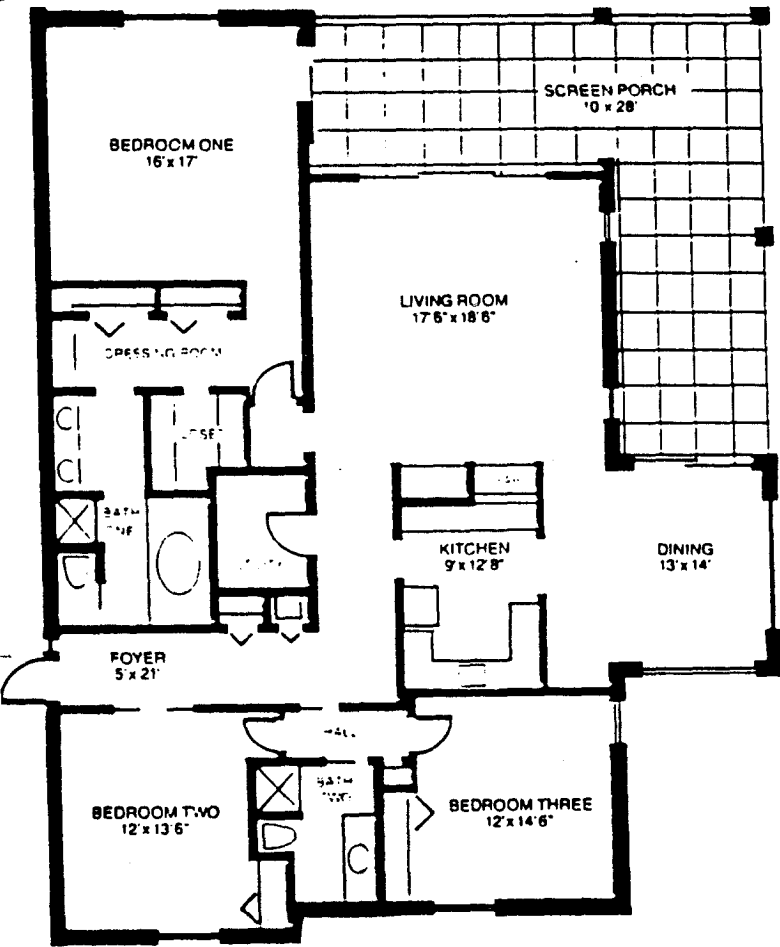

4300 GULF SHORE BLVD. NORTH
IN THE VILLAGE
NAPLES, FLORIDA 33940

SQUARE FOOTAGE	
LIVING AREA	2105
SCREEN PORCH	470
<hr/>	<hr/>
TOTAL	2575

PARK SHORE PROPERTIES INC

REALTOR

IN THE VILLAGE IN OLDE NAPLES
4300 Gulf Shore Blvd. N. 283 Broad Ave. South
Naples, Florida 33940 Naples, Florida 33940
261-6161 434-2424

TOLL FREE 1-800-523-3346

GREAT ESTATES
exclusive affiliate

Mirror Image Plan