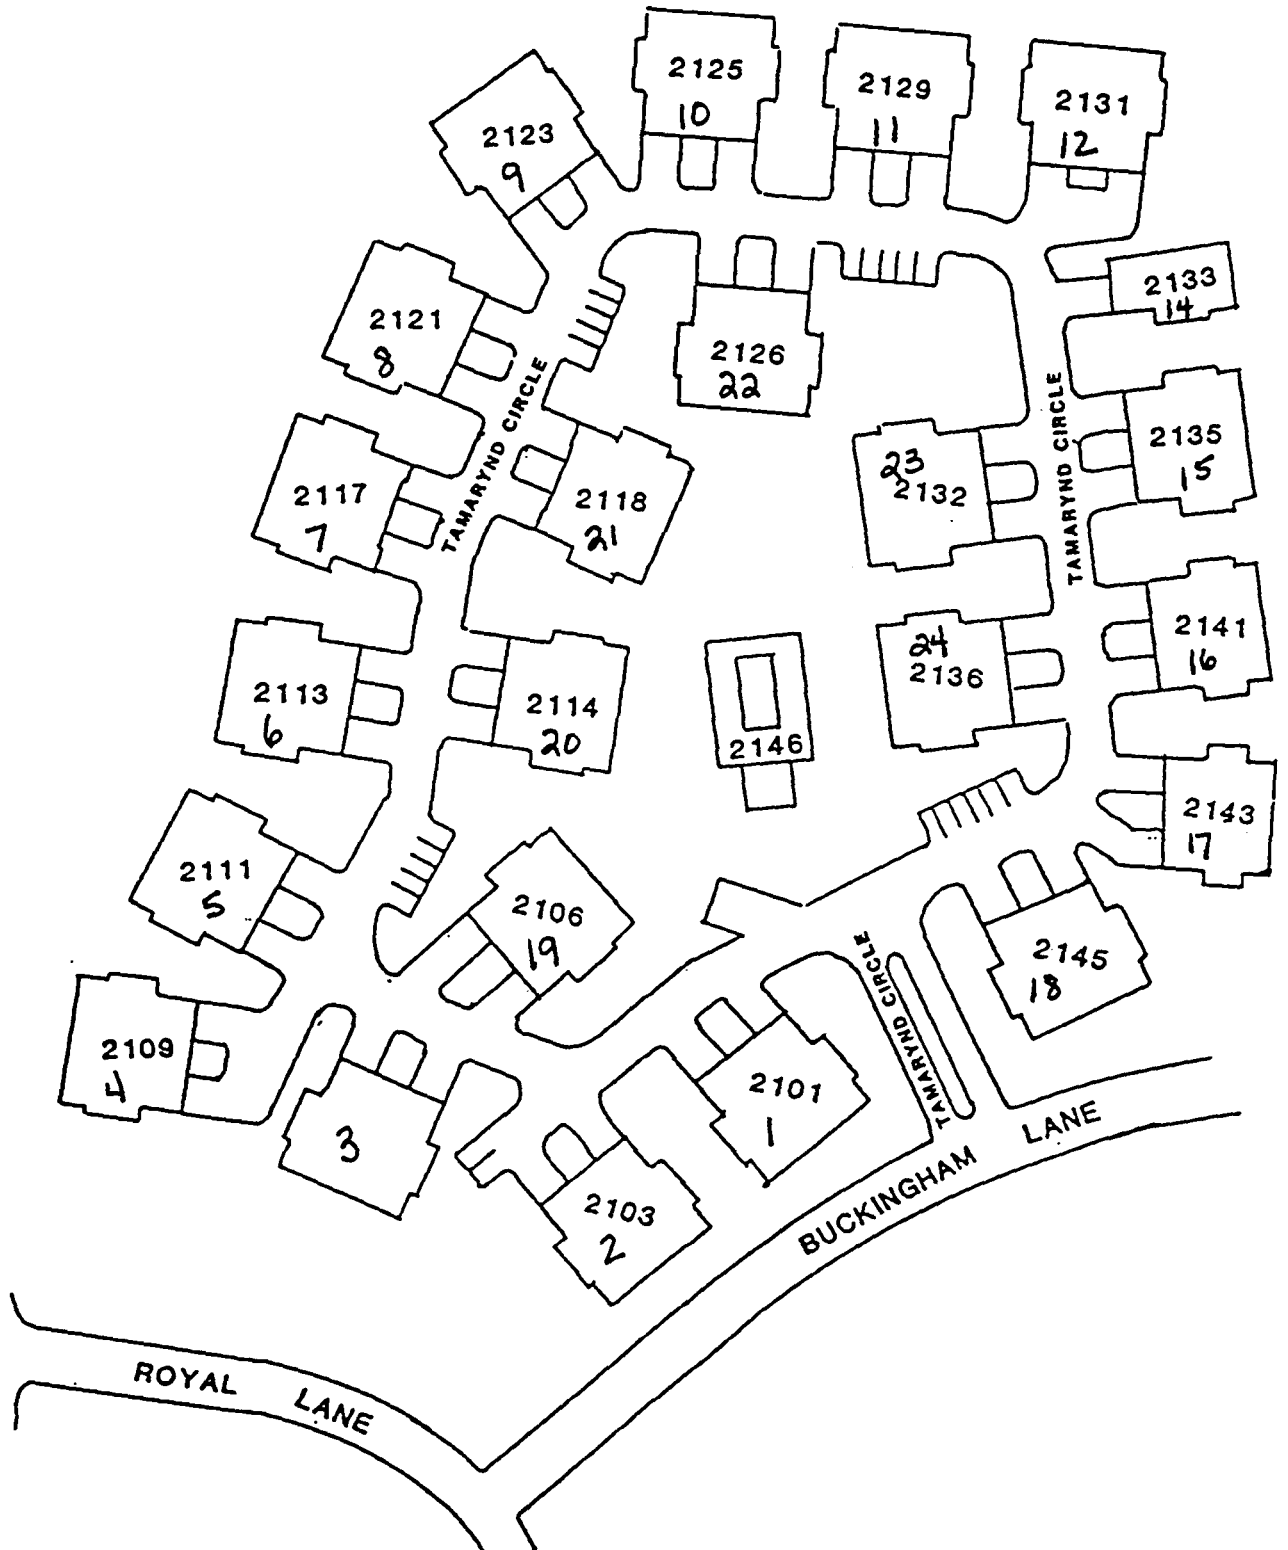

# The Laurel-I

Two Bedroom/Two Bath/Single Car Garage

# TAMARYND PLACE AT KING'S LAKE

LAKE

# Site Plan

LAKE

LAKE

Buck

# The Laurel

Two Bedroom/Two Bath/Single Car Garage

All sizes, dimensions, and features are approximate and subject to change.