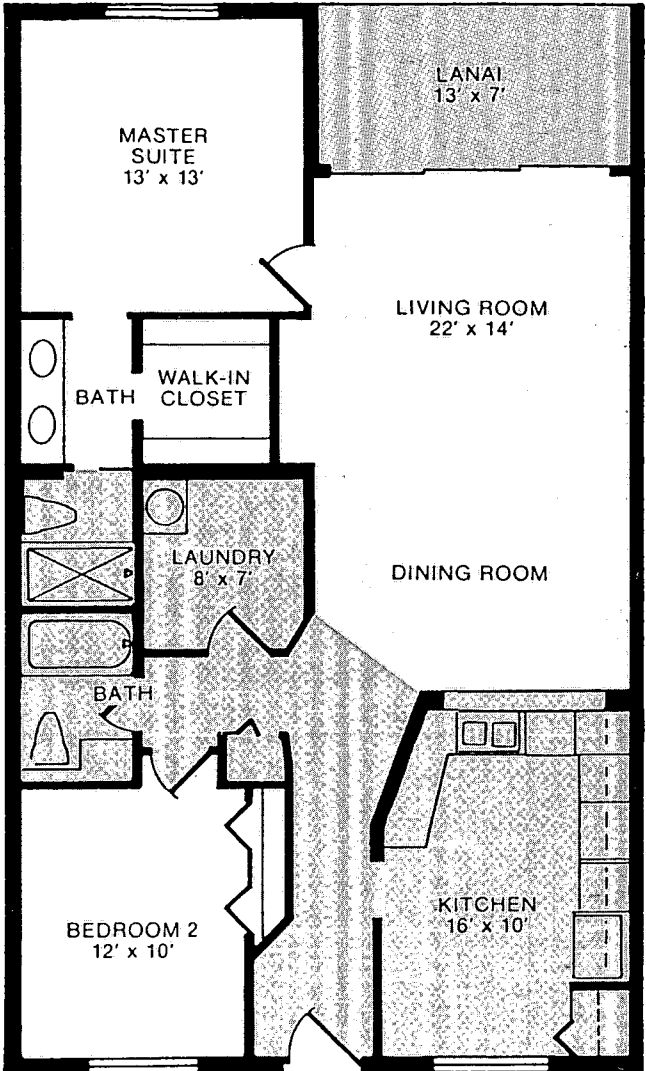

2 Bedroom Model

Living Area: 1,200 sq. ft.

Total Area: 1,298 sq. ft.