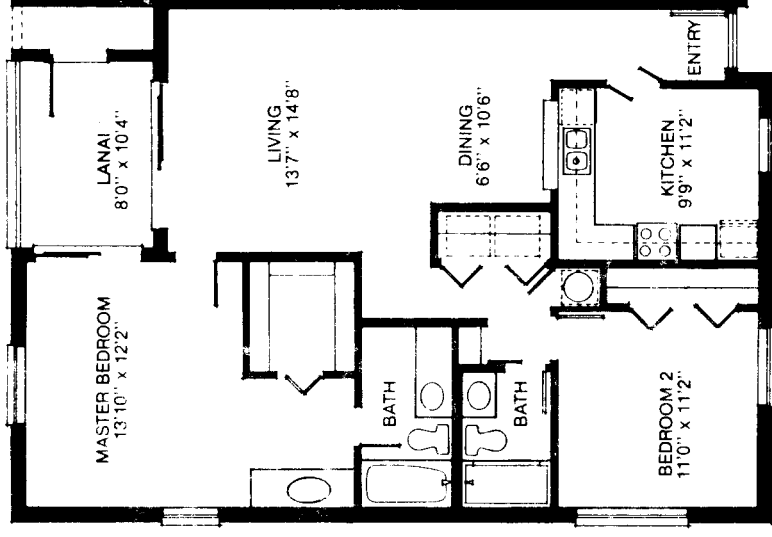

COURTYARD AT KING'S LAKE
ZONE II-2

COURTYARD CONDOS
COURTYARD VILLAGE

Courtyard Village
 AT Kings Lake
 Courtyard Way

The Site Plans

THE COURTYARD CONDOMINIUMS.

THE ALEXANDER.

Two Bedrooms. Two Baths.

Air conditioned living area: 1,132 square feet.

Screened lanai: 83 square feet.

Storage: 29 square feet.

Entry: 8 square feet.

Total area: 1,252 square feet.

Alexander. King of Macedonia. 356 to 323 B.C.

THE BALDWIN.

Two Bedrooms. Two Baths.

Air conditioned living area: 1,072 square feet.

Screened lanai: 156 square feet.

Storage: 22 square feet.

Total area: 1,250 square feet.

Baldwin. Crusader and the first King of Jerusalem. A.D. 1058 to 1118.

THE CHARLEMAGNE.

One Bedroom. One Bath.

Air conditioned living area: 815 square feet.
Screened lanai: 75 square feet.

Total area: 890 square feet.

Charlemagne. "Charles the Great." King of the Franks. A.D. 742 to 814.

Note: All dimensions approximate. Typical units may vary slightly because of construction details or as deemed necessary by the architect.