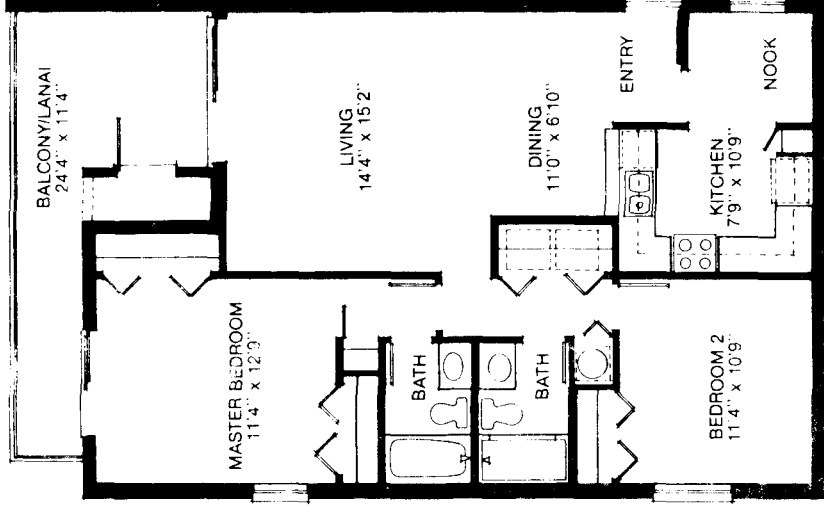

COURTYARD AT KING'S LAKE
ZONE II-2

COURTYARD CONDOS
COURTYARD VILLAGE

Courtyard Village
 AT Kings Lake
 Courtyard Way

The Site Plans

THE COURTYARD CONDOMINIUMS.

THE ALEXANDER.

Two Bedrooms. Two Baths.

Air conditioned living area: 1,132 square feet.

Screened lanai: 83 square feet.

Storage: 29 square feet.

Entry: 8 square feet.

Total area: 1,252 square feet.

Alexander. King of Macedonia. 356 to 323 B.C.

THE BALDWIN.

Two Bedrooms. Two Baths.

Air conditioned living area: 1,072 square feet.

Screened lanai: 156 square feet.

Storage: 22 square feet.

Total area: 1,250 square feet.

Baldwin. Crusader and the first King of Jerusalem. A.D. 1058 to 1118.

THE CHARLEMAGNE.

One Bedroom. One Bath.

Air conditioned living area: 815 square feet.
Screened lanai: 75 square feet.

Total area: 890 square feet.

Charlemagne. "Charles the Great." King of the Franks. A.D. 742 to 814.

Note: All dimensions approximate. Typical units may vary slightly because of construction details or as deemed necessary by the architect.