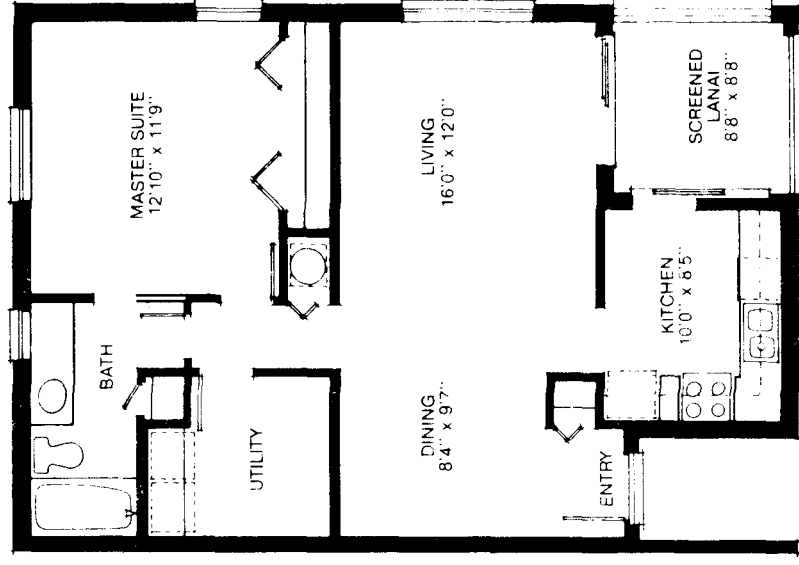

COURTYARD AT KING'S LAKE
ZONE II-2

COURTYARD CONDOS
COURTYARD VILLAGE

Courtyard Village
 AT Kings Lake
 Courtyard Way

The Site Plans

THE COURTYARD CONDOMINIUMS.

THE ALEXANDER.

Two Bedrooms. Two Baths.

Air conditioned living area: 1,132 square feet.

Screened lanai: 83 square feet.

Storage: 29 square feet.

Entry: 8 square feet.

Total area: 1,252 square feet.

Alexander. King of Macedonia. 356 to 323 B.C.

THE BALDWIN.

Two Bedrooms. Two Baths.

Air conditioned living area: 1,072 square feet.

Screened lanai: 156 square feet.

Storage: 22 square feet.

Total area: 1,250 square feet.

Baldwin. Crusader and the first King of Jerusalem. A.D. 1058 to 1118.

THE CHARLEMAGNE.

One Bedroom. One Bath.

Air conditioned living area: 815 square feet.
Screened lanai: 75 square feet.

Total area: 890 square feet.

Charlemagne. "Charles the Great." King of the Franks. A.D. 742 to 814.

Note: All dimensions approximate. Typical units may vary slightly because of construction details or as deemed necessary by the architect.