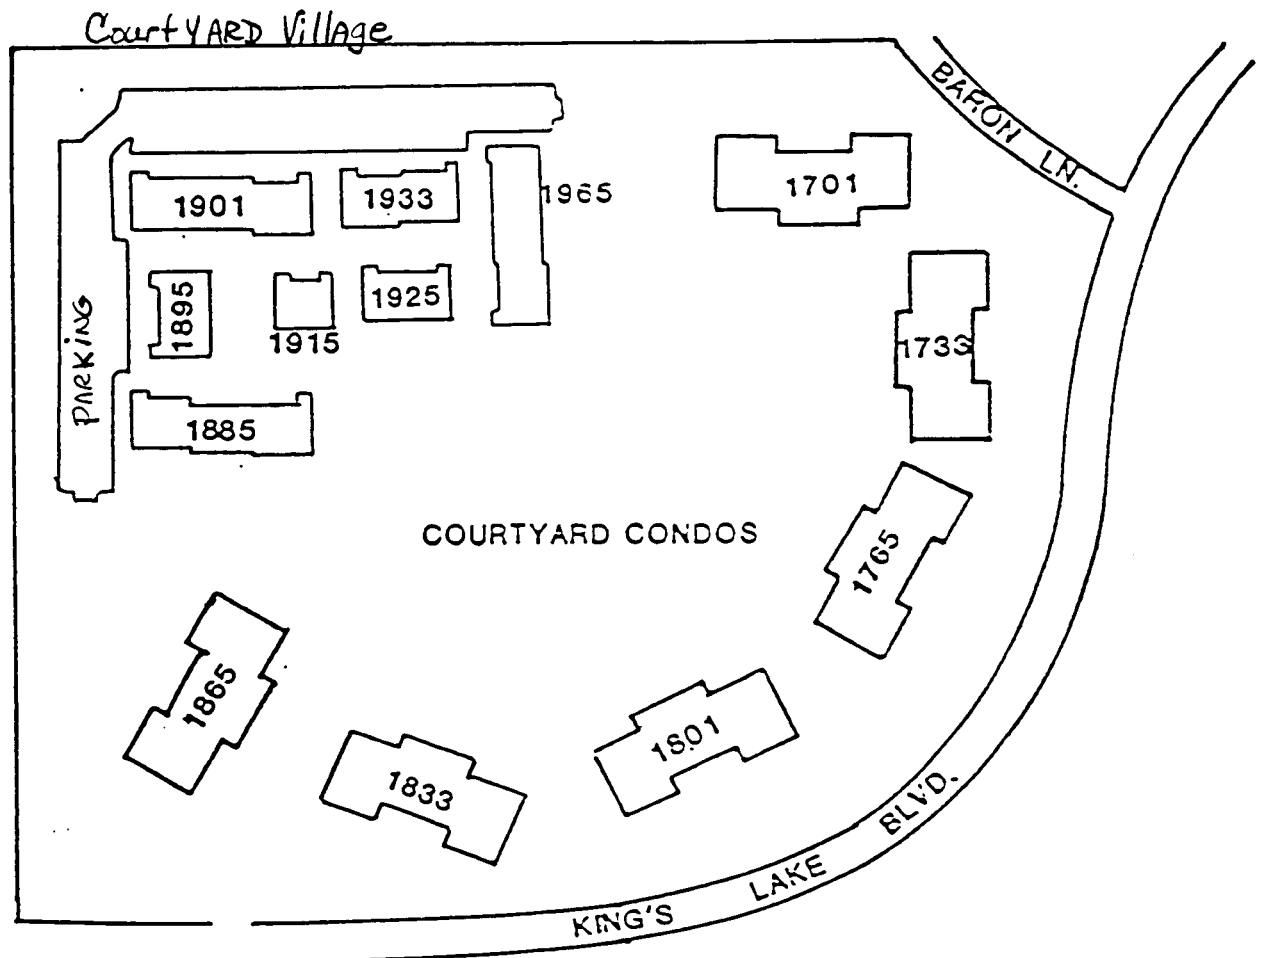

COURTYARD AT KING'S LAKE
ZONE II-2

COURTYARD CONDOS
COURTYARD VILLAGE

Courtyard Village
 AT Kings Lake
 Courtyard Way

The Site Plans

THE COURTYARD CONDOMINIUMS.

THE ALEXANDER.

Two Bedrooms. Two Baths.

Air conditioned living area: 1,132 square feet.

Screened lanai: 83 square feet.

Storage: 29 square feet.

Entry: 8 square feet.

Total area: 1,252 square feet.

Alexander. King of Macedonia. 356 to 323 B.C.

THE BALDWIN.

Two Bedrooms. Two Baths.

Air conditioned living area: 1,072 square feet.

Screened lanai: 156 square feet.

Storage: 22 square feet.

Total area: 1,250 square feet.

Baldwin. Crusader and the first King of Jerusalem. A.D. 1058 to 1118.

THE CHARLEMAGNE.

One Bedroom. One Bath.

Air conditioned living area: 815 square feet.
Screened lanai: 75 square feet.

Total area: 890 square feet.

Charlemagne. "Charles the Great." King of the Franks. A.D. 742 to 814.

Note: All dimensions approximate. Typical units may vary slightly because of construction details or as deemed necessary by the architect.