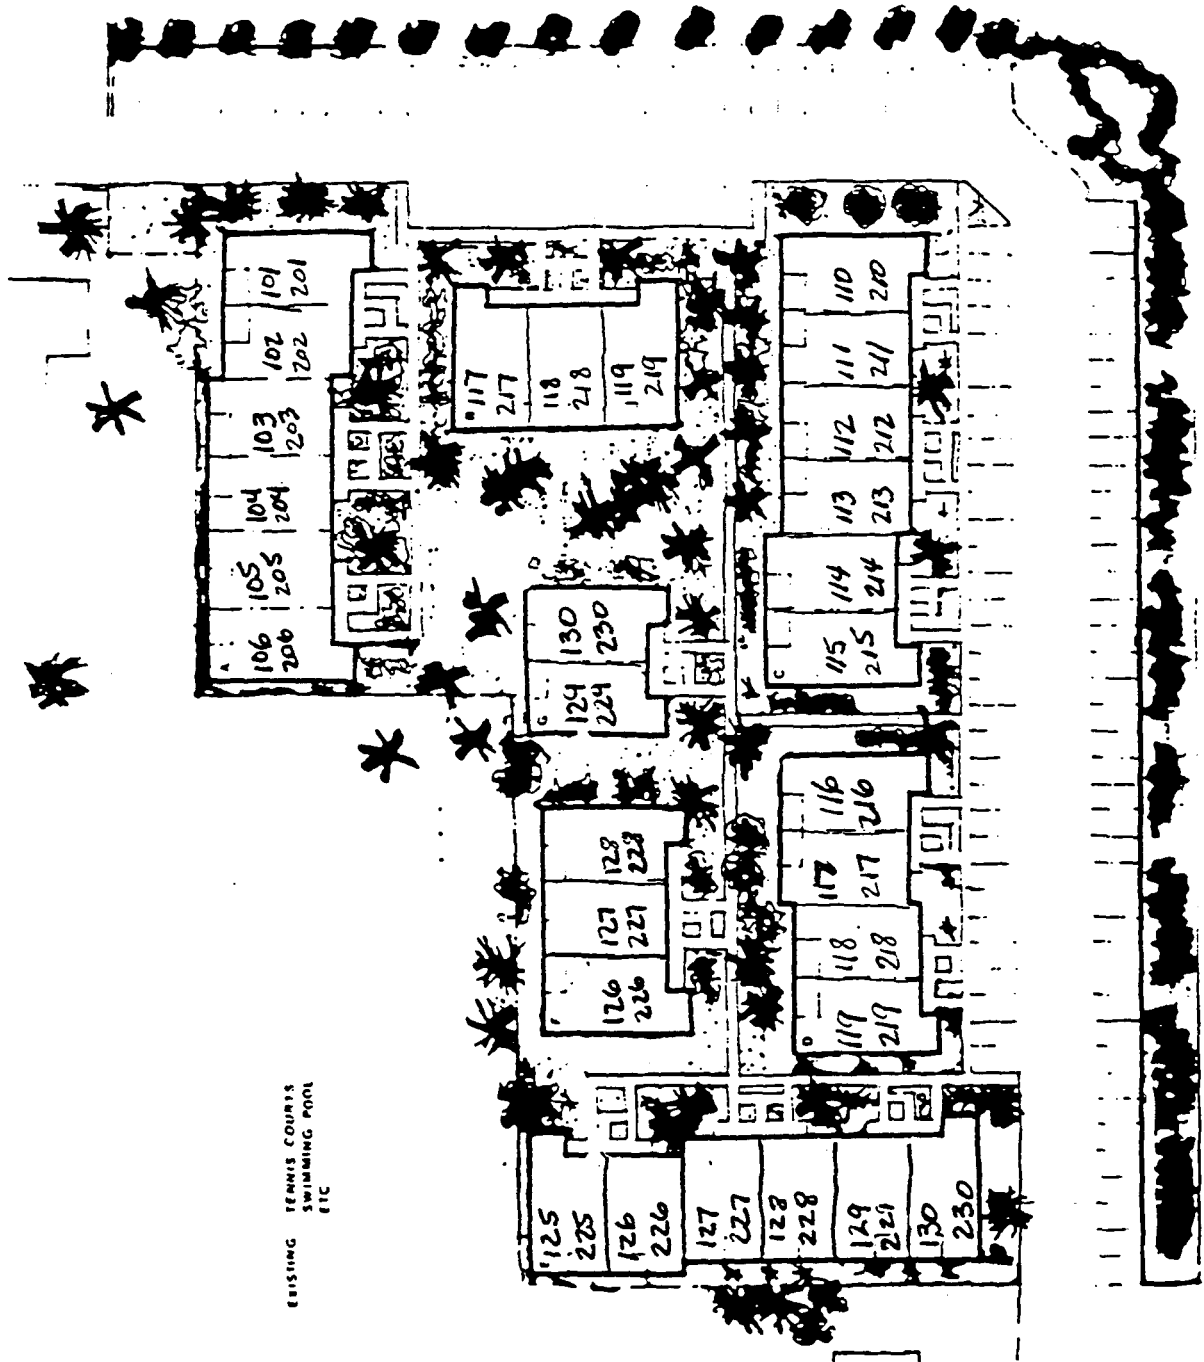

COURTYARD AT KING'S LAKE
ZONE II-2

COURTYARD CONDOS
COURTYARD VILLAGE

Courtyard Village
 AT Kings Lake
 Courtyard Way

The Site Plans

THE COURTYARD CONDOMINIUMS.

THE ALEXANDER.

Two Bedrooms. Two Baths.

Air conditioned living area: 1,132 square feet.

Screened lanai: 83 square feet.

Storage: 29 square feet.

Entry: 8 square feet.

Total area: 1,252 square feet.

Alexander. King of Macedonia. 356 to 323 B.C.

THE BALDWIN.

Two Bedrooms. Two Baths.

Air conditioned living area: 1,072 square feet.

Screened lanai: 156 square feet.

Storage: 22 square feet.

Total area: 1,250 square feet.

Baldwin. Crusader and the first King of Jerusalem. A.D. 1058 to 1118.

THE CHARLEMAGNE.

One Bedroom. One Bath.

Air conditioned living area: 815 square feet.
Screened lanai: 75 square feet.

Total area: 890 square feet.

Charlemagne. "Charles the Great." King of the Franks. A.D. 742 to 814.

Note: All dimensions approximate. Typical units may vary slightly because of construction details or as deemed necessary by the architect.