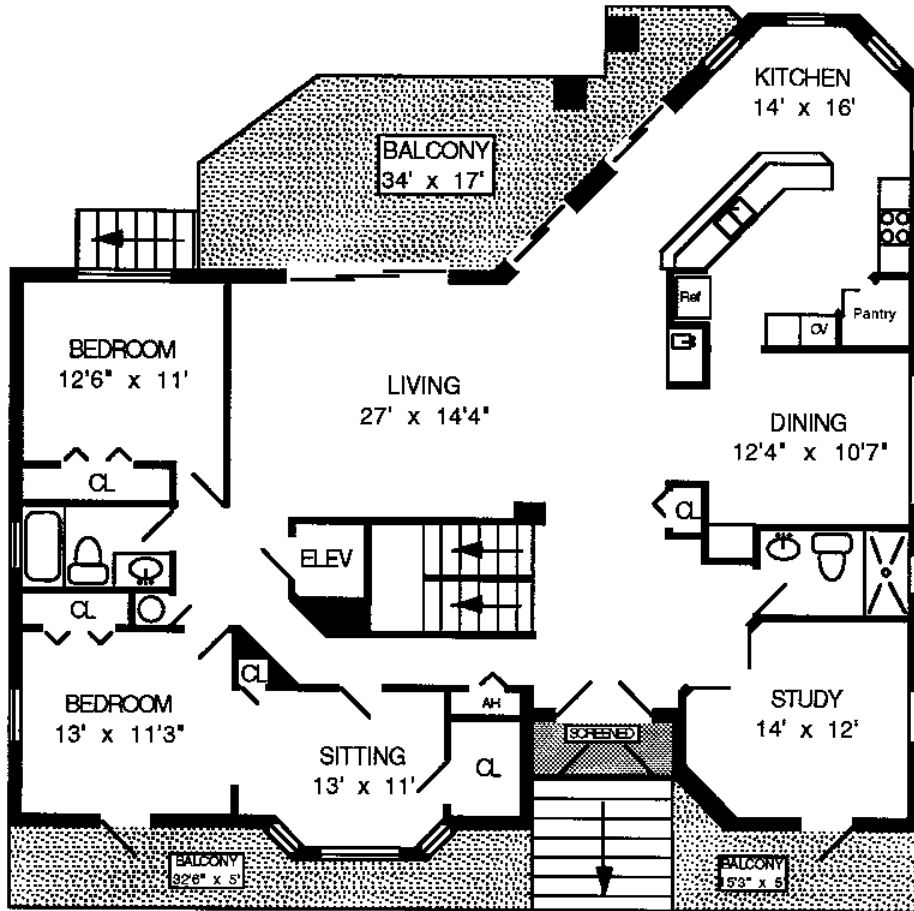

# 237 BAYFRONT DRIVE BAYFRONT GARDENS, NAPLES

LIVING AREA	4545
SCREENED AREA	860
CHICKEE	112
PATIO	441
DOCK	288
GARAGE	753
DECKS	595
BALCONIES	573
ENTRIES	457
TOTAL AREA	8594

All measurements were made with precision, however are shown as approximate. Naples Floorplans 591-2181.

FIRST FLOOR

SECOND FLOOR

THIRD FLOOR

FOURTH FLOOR