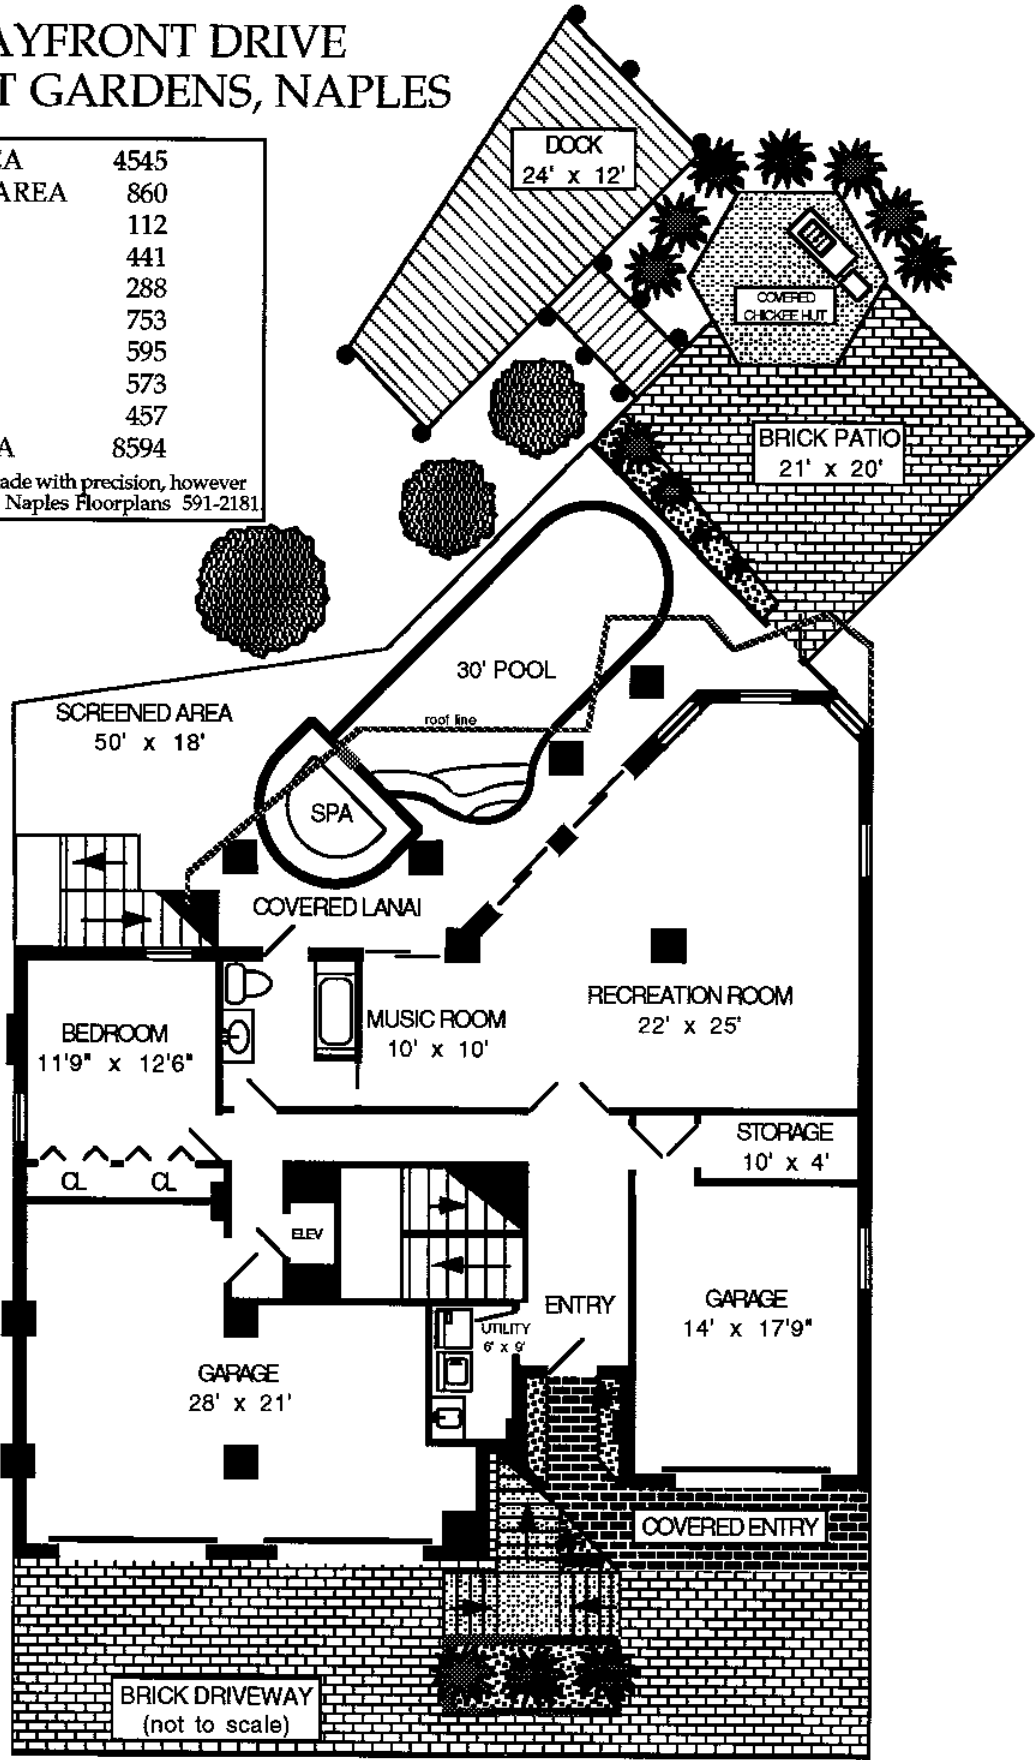

# 237 BAYFRONT DRIVE BAYFRONT GARDENS, NAPLES

LIVING AREA	4545
SCREENED AREA	860
CHICKEE	112
PATIO	441
DOCK	288
GARAGE	753
DECKS	595
BALCONIES	573
ENTRIES	457
TOTAL AREA	8594

All measurements were made with precision, however are shown as approximate. Naples Floorplans 591-2181.

FIRST FLOOR

SECOND FLOOR

THIRD FLOOR

FOURTH FLOOR