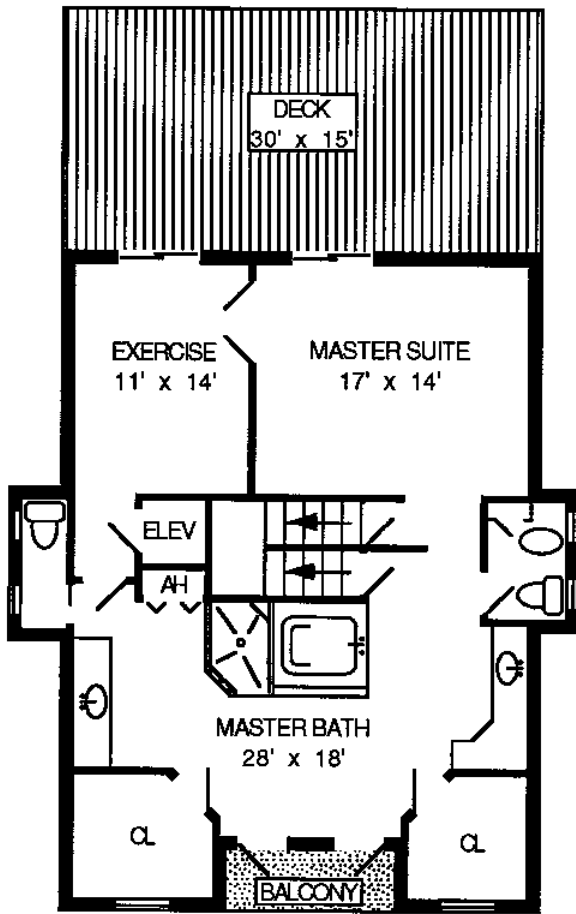

# 237 BAYFRONT DRIVE BAYFRONT GARDENS, NAPLES

LIVING AREA	4545
SCREENED AREA	860
CHICKEE	112
PATIO	441
DOCK	288
GARAGE	753
DECKS	595
BALCONIES	573
ENTRIES	457
TOTAL AREA	8594

All measurements were made with precision, however are shown as approximate. Naples Floorplans 591-2181.

FIRST FLOOR

SECOND FLOOR

THIRD FLOOR

FOURTH FLOOR