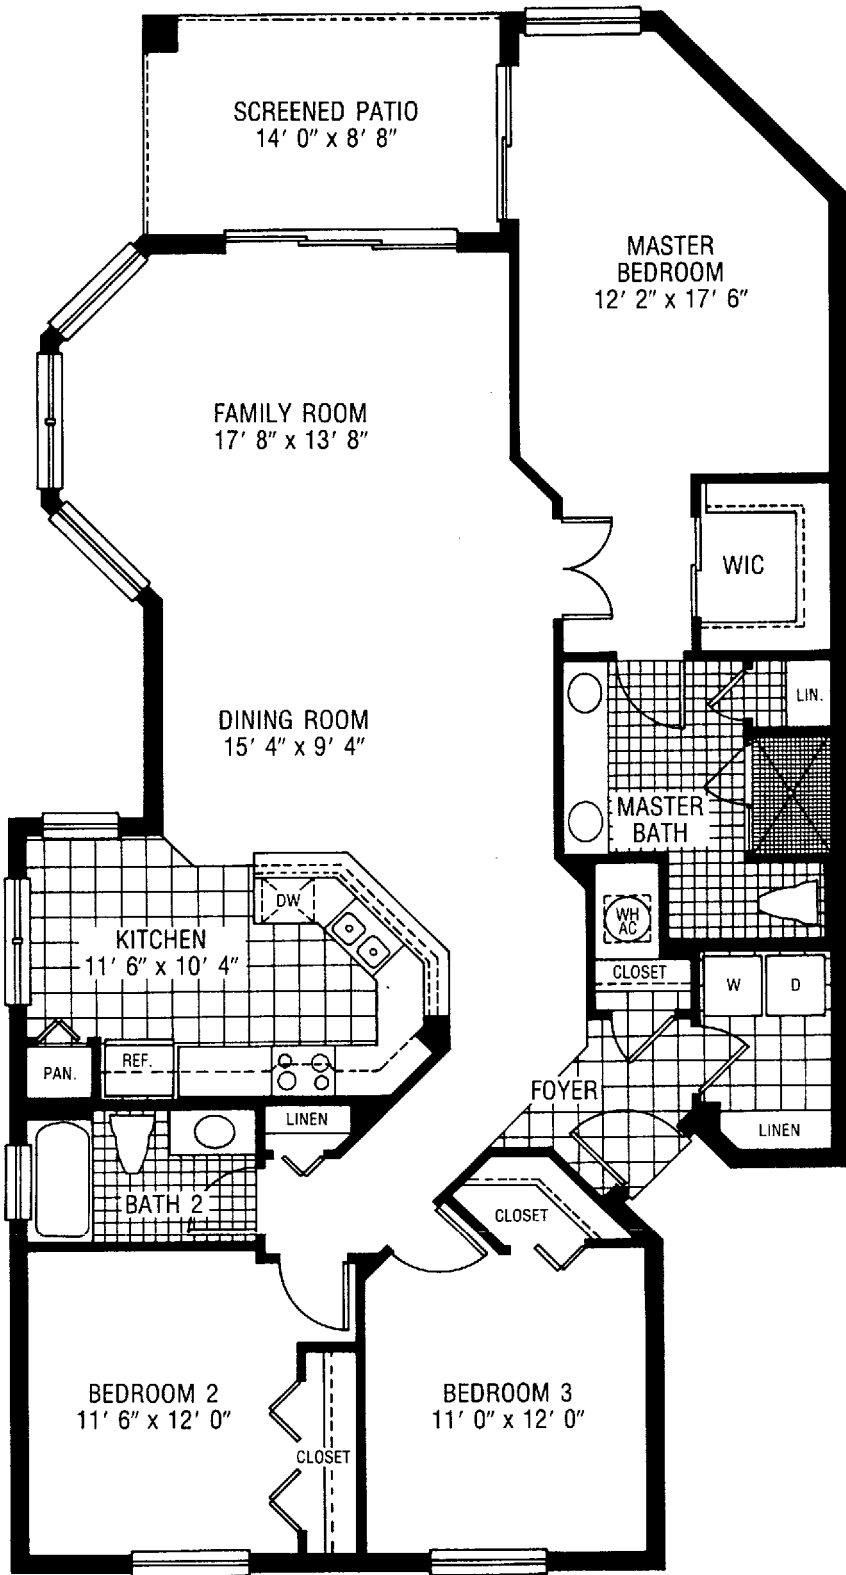

## Dartmouth

Air-Conditioned Living Area	1,520 Sq. Ft.
Lanai Area	121 Sq. Ft.
<b>Totals</b>	<b>1,641 Sq. Ft.</b>

## Avon

Air-Conditioned Living Area 1,294 Sq. Ft.

Lanai Area 161 Sq. Ft.

---

**Totals 1,455 Sq. Ft.**

## Concord

Air-Conditioned Living Area	1,492 Sq. Ft.
Lanai Area	121 Sq. Ft.
<b>Totals</b>	<b>1,613 Sq. Ft.</b>