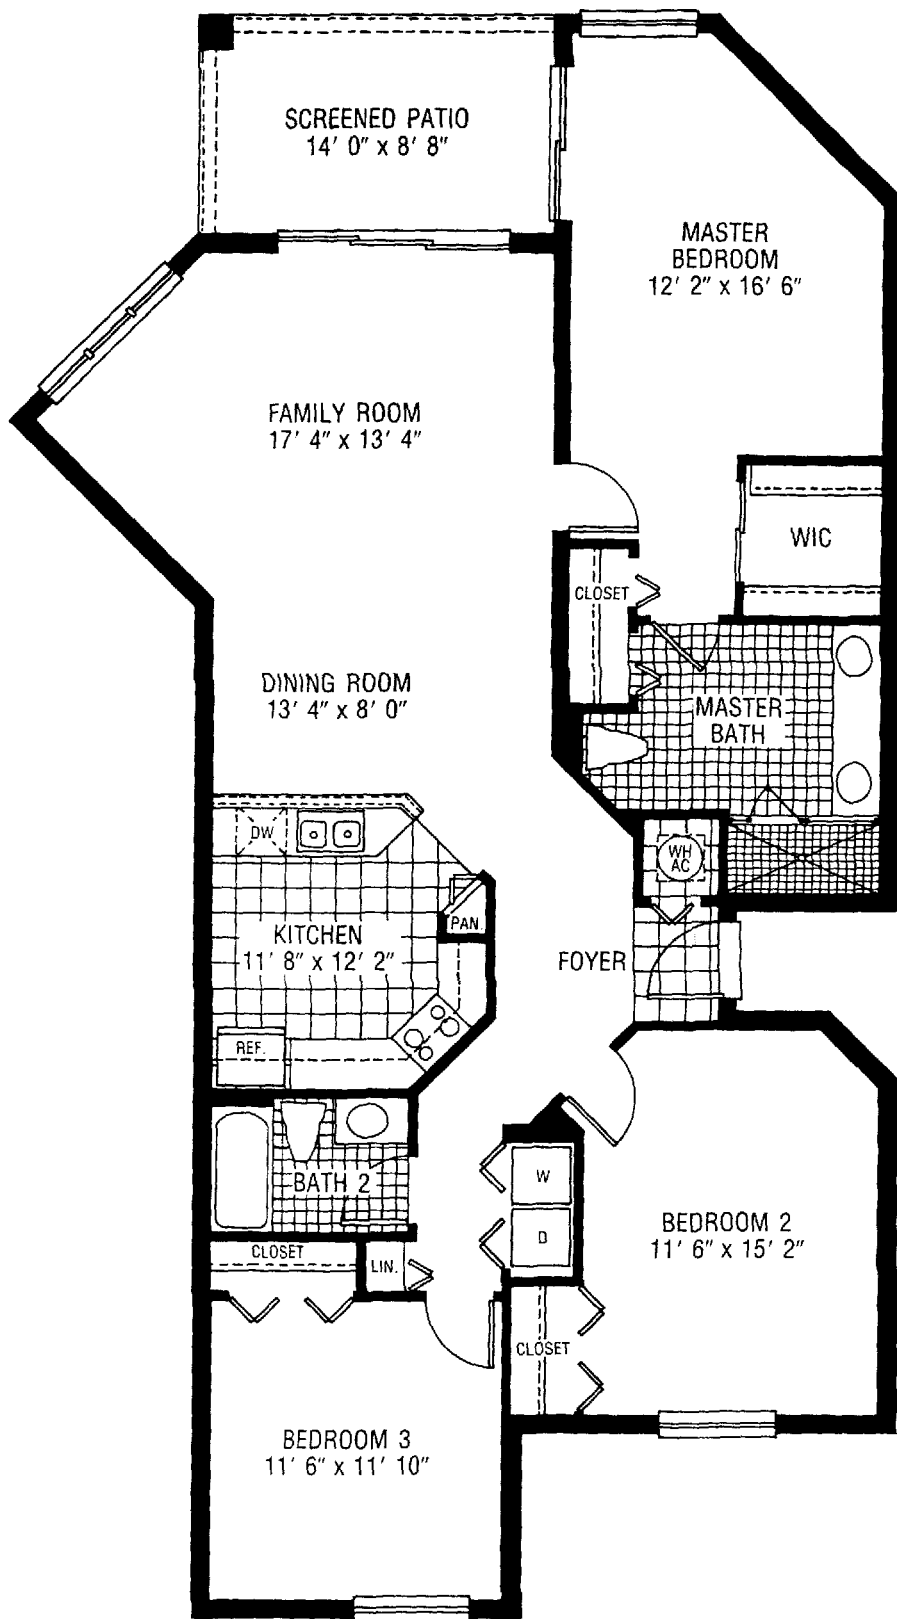

## Dartmouth

Air-Conditioned Living Area	1,520 Sq. Ft.
Lanai Area	121 Sq. Ft.
<b>Totals</b>	<b>1,641 Sq. Ft.</b>

## Avon

Air-Conditioned Living Area 1,294 Sq. Ft.

Lanai Area 161 Sq. Ft.

---

**Totals 1,455 Sq. Ft.**