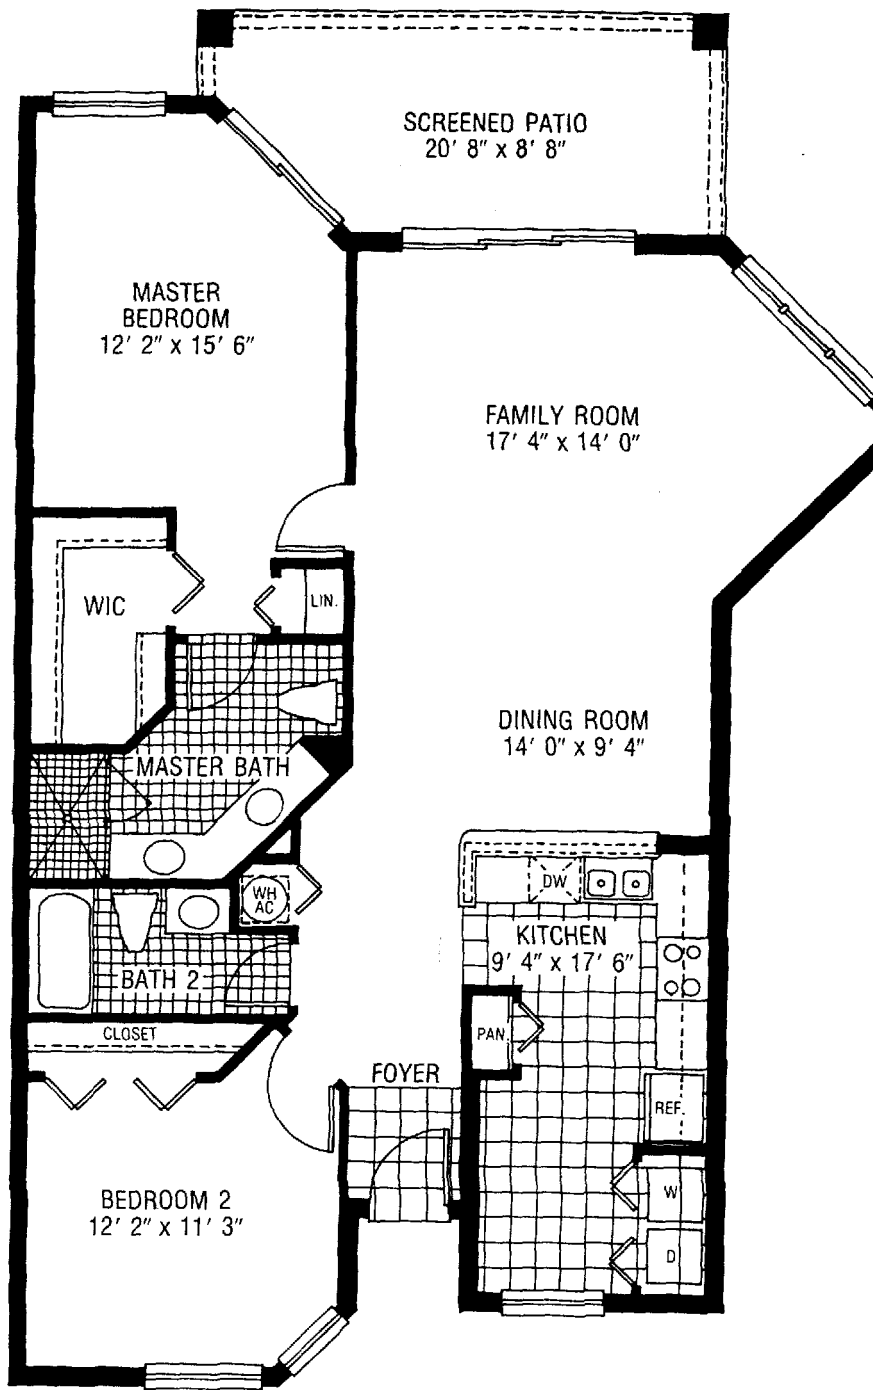

## Dartmouth

Air-Conditioned Living Area	1,520 Sq. Ft.
Lanai Area	121 Sq. Ft.
<b>Totals</b>	<b>1,641 Sq. Ft.</b>

## Avon

Air-Conditioned Living Area 1,294 Sq. Ft.

Lanai Area 161 Sq. Ft.

---

**Totals 1,455 Sq. Ft.**