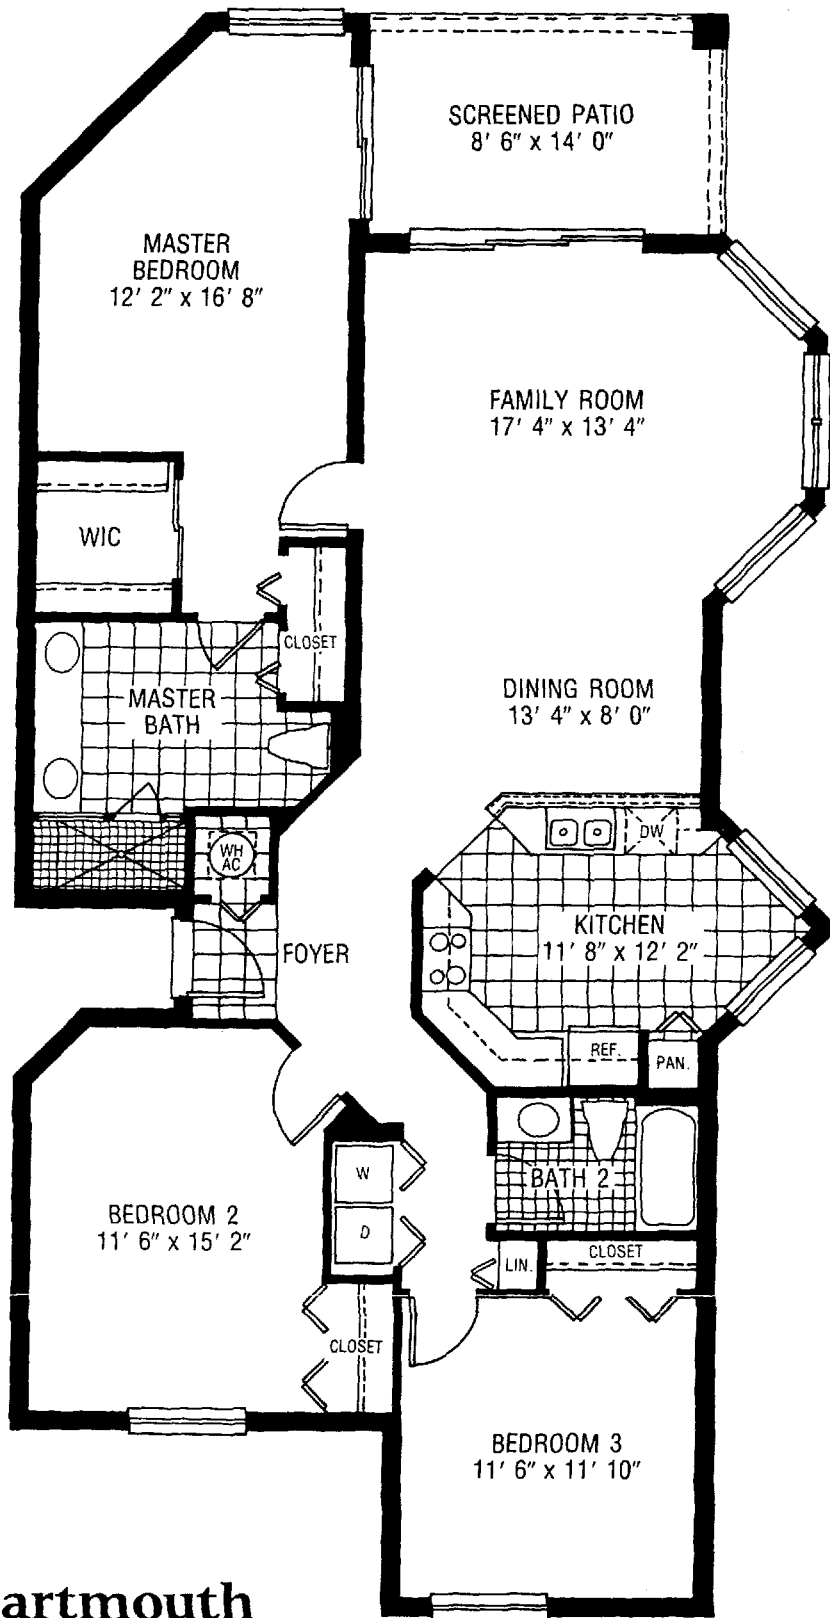

## Dartmouth

Air-Conditioned Living Area	1,520 Sq. Ft.
Lanai Area	121 Sq. Ft.
<b>Totals</b>	<b>1,641 Sq. Ft.</b>

## Avon

Air-Conditioned Living Area 1,294 Sq. Ft.

Lanai Area 161 Sq. Ft.

---

**Totals 1,455 Sq. Ft.**