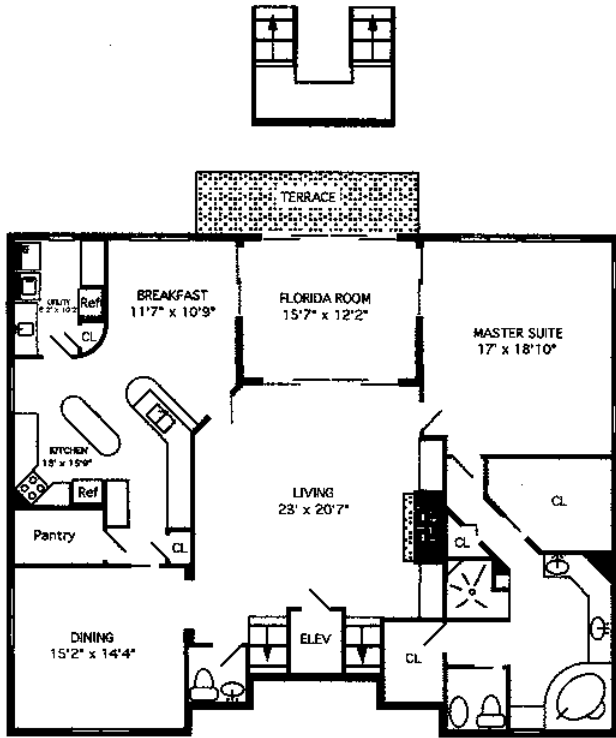

222 BAREFOOT BEACH BLVD. BAREFOOT BEACH, NAPLES

THIRD FLOOR

FOURTH FLOOR

SECOND FLOOR

GROUND FLOOR

LIVING AREA	5532
COVERED LANAI	715
SCREENED AREA	1400
GARAGES	774
TERRACES	935
ENTRY	490
TOTAL AREA	9846

All measurements were made with precision, however, are shown as approximate. Naples Floorplans 593-2181.

ENTRY