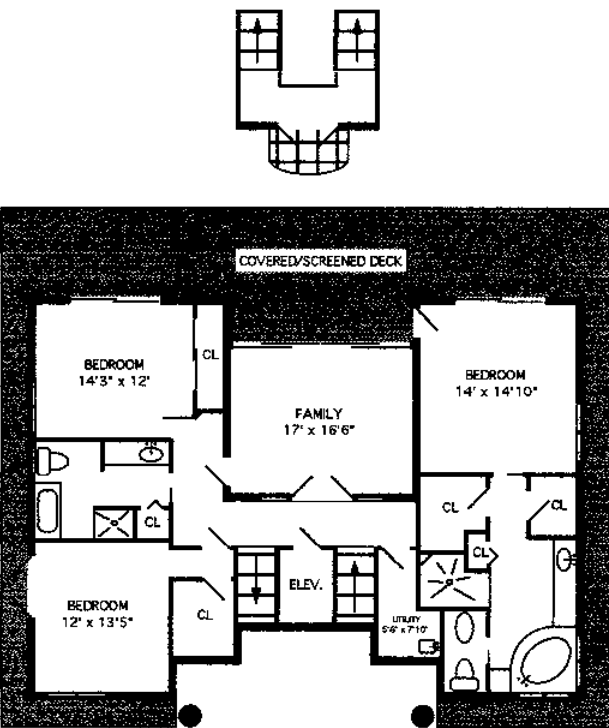

222 BAREFOOT BEACH BLVD. BAREFOOT BEACH, NAPLES

THIRD FLOOR

FOURTH FLOOR

SECOND FLOOR

GROUND FLOOR

LIVING AREA	5532
COVERED LANAI	715
SCREENED AREA	1400
GARAGES	774
TERRACES	935
ENTRY	490
TOTAL AREA	9846

All measurements were made with precision, however, are shown as approximate. Naples Floorplans 593-2181.

ENTRY