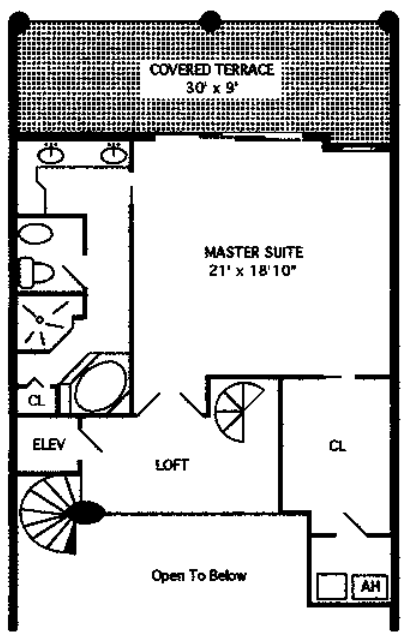

211 BAYFRONT DRIVE
BAREFOOT BEACH, NAPLES

LIVING AREA	5605
DECKS & TERRACES	1163
GARAGES	841
ENTRY	427
TOTAL AREA	8036

All measurements were made with precision, however are shown as approximate. Naples Floorplans, 991-2181.

FIRST FLOOR

GROUND FLOOR

SECOND FLOOR

TOP FLOOR OFFICE