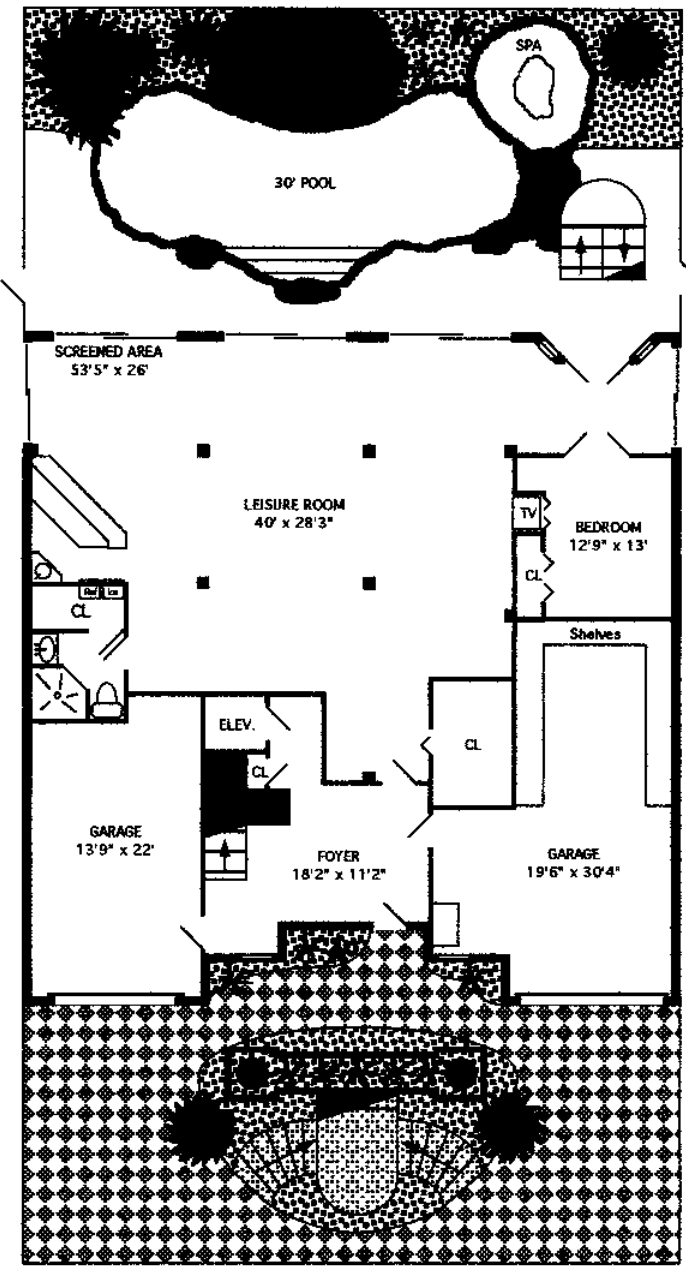

211 BAYFRONT DRIVE
BAREFOOT BEACH, NAPLES

LIVING AREA	5605
DECKS & TERRACES	1163
GARAGES	841
ENTRY	427
TOTAL AREA	8036

All measurements were made with precision, however are shown as approximate. Naples Floorplans, 991-2181.

FIRST FLOOR

GROUND FLOOR

SECOND FLOOR

TOP FLOOR OFFICE