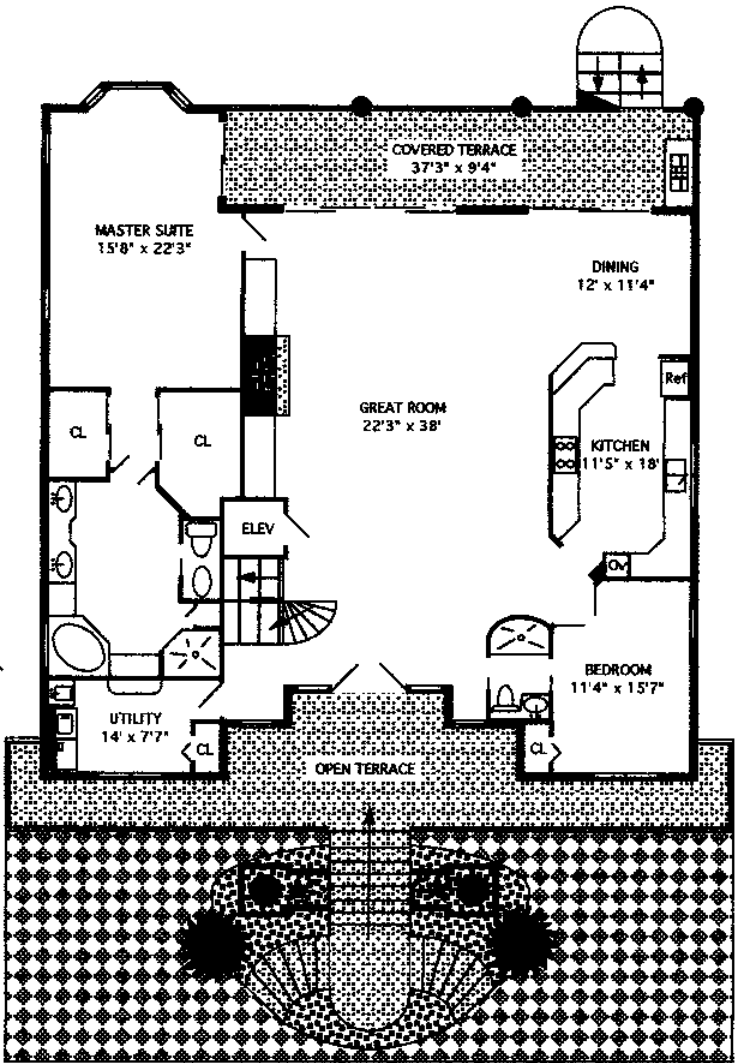

211 BAYFRONT DRIVE
BAREFOOT BEACH, NAPLES

LIVING AREA	5605
DECKS & TERRACES	1163
GARAGES	841
ENTRY	427
TOTAL AREA	8036

All measurements were made with precision, however are shown as approximate. Naples Floorplans, 991-2181.

FIRST FLOOR

GROUND FLOOR

SECOND FLOOR

TOP FLOOR OFFICE