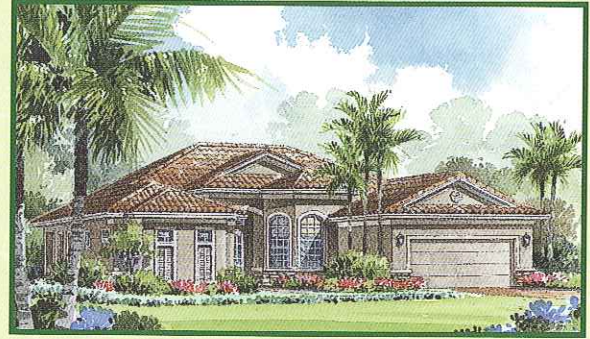

THE VICTORIA

Living Area	2,562 Sq. Ft.
Lanai	289 Sq. Ft.
Entry	31 Sq. Ft.
Garage	463 Sq. Ft.
Total Area	3,345 Sq. Ft.

Three Bedrooms plus Den,
Two and One-Half Baths, Great Room
and Two-Car Garage