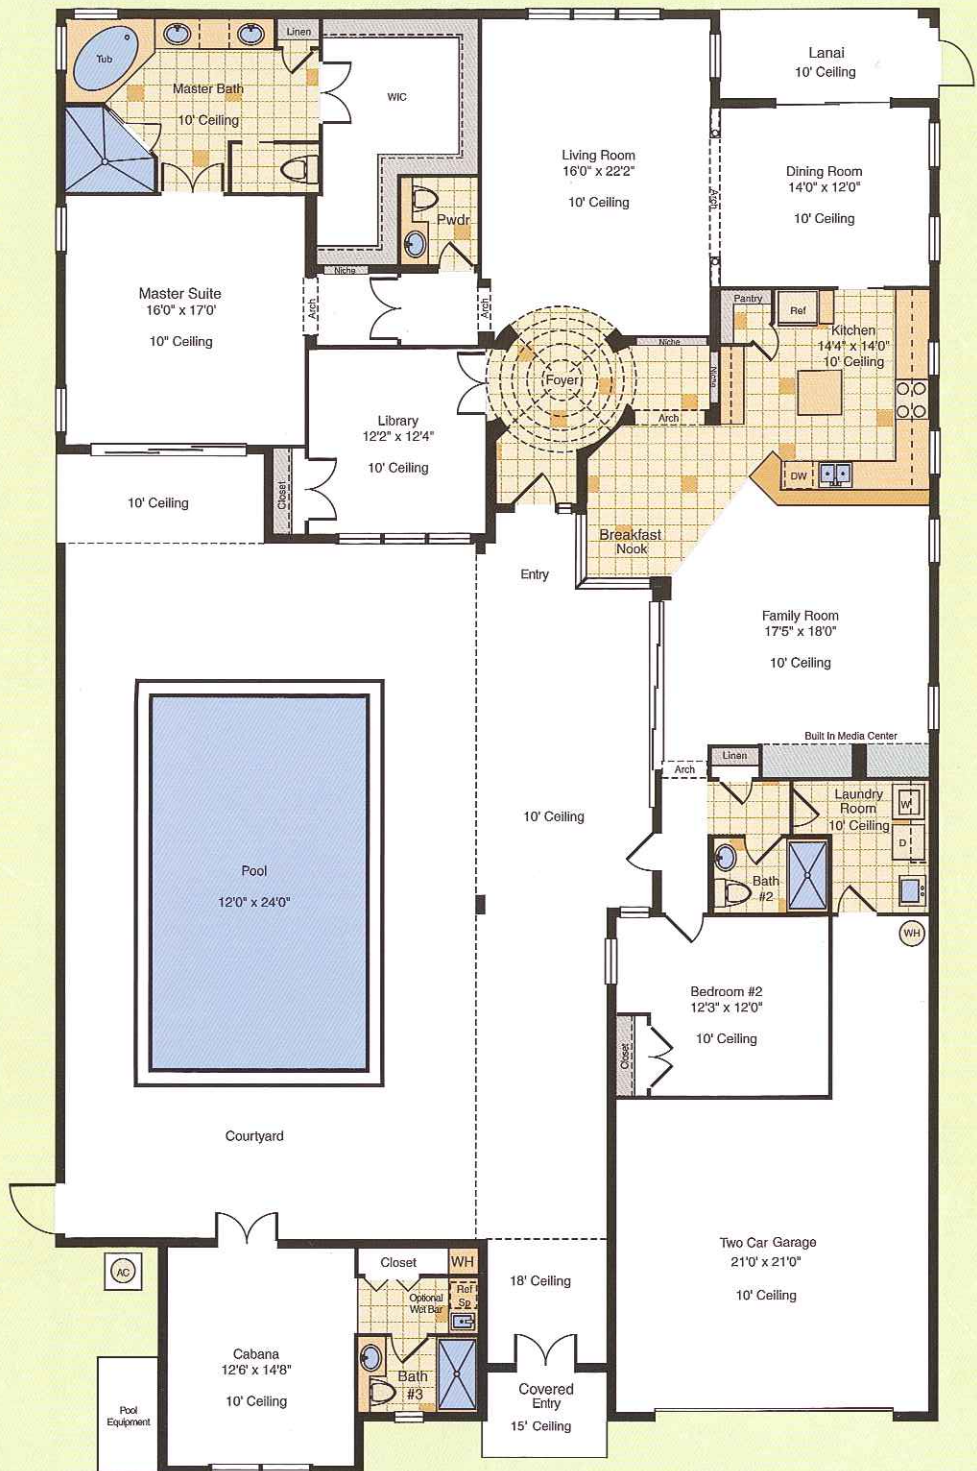

# THE COPPERFIELD

Living Area	3,001 Sq. Ft.
Lanai	721 Sq. Ft.
Entry	54 Sq. Ft.
Garage	516 Sq. Ft.
<b>Total Area</b>	<b>4,292 Sq. Ft.</b>

Courtyard Home with Pool,  
Two Bedrooms,  
Three and One-Half Baths,  
Library, Cabana  
and Two-Car Garage

Floorplan and rendering shown are intended to be representative of available product. Features are subject to change without notice.