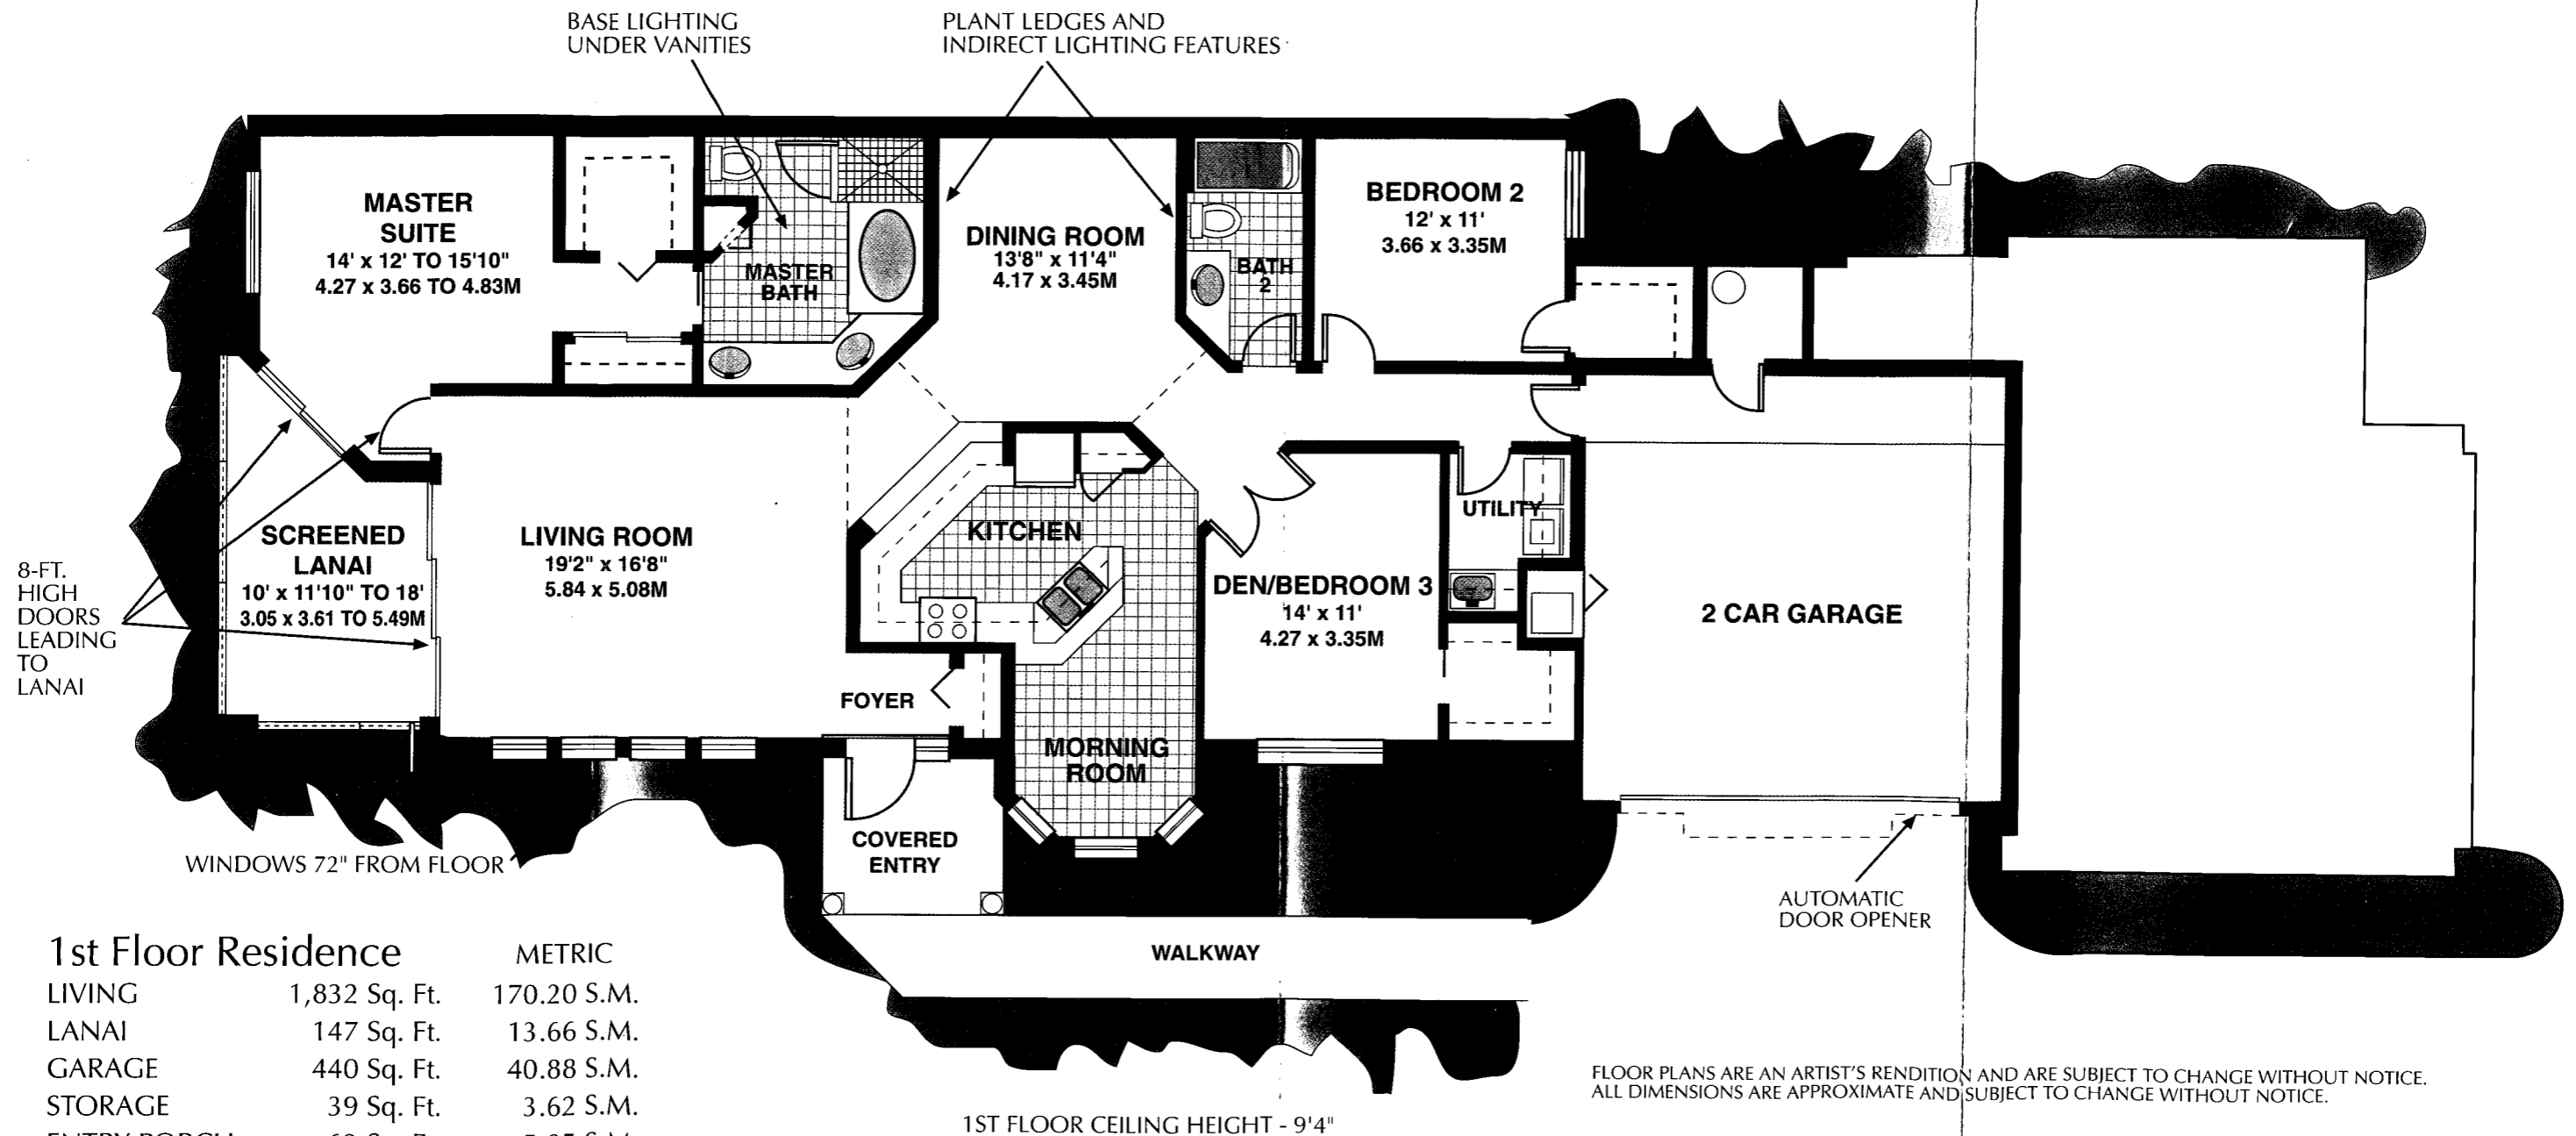

1st Floor Residence

1st Floor Residence		METRIC
LIVING	1,832 Sq. Ft.	170.20 S.M.
LANAI	147 Sq. Ft.	13.66 S.M.
GARAGE	440 Sq. Ft.	40.88 S.M.
STORAGE	39 Sq. Ft.	3.62 S.M.
ENTRY PORCH	63 Sq. Ft.	5.85 S.M.
TOTAL	2,521 Sq. Ft.	234.21 S.M.

FLOOR PLANS ARE AN ARTIST'S RENDITION AND ARE SUBJECT TO CHANGE WITHOUT NOTICE. ALL DIMENSIONS ARE APPROXIMATE AND SUBJECT TO CHANGE WITHOUT NOTICE.