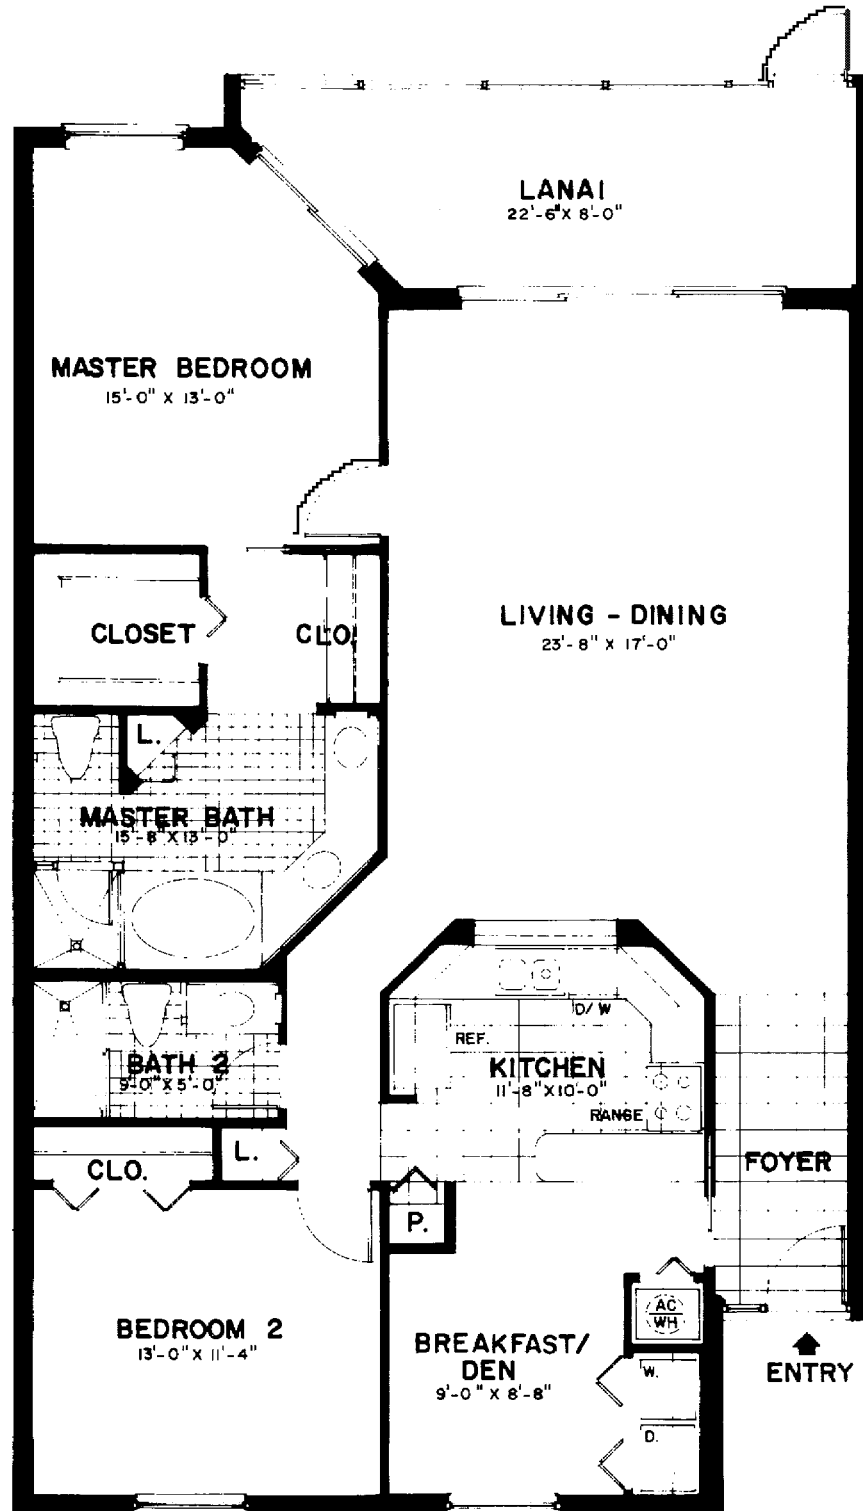

# BEL AIRE

LIVING AREA	1450
LANAI	169
TOTAL LIVING AREA	1619
COVERED PARKING	200
TOTAL AREA	1819 S.F.

ALL DIMENSIONS ARE APPROXIMATE

**Bel Aire**  
1819 sq. ft.

**Bordeaux**  
2047 sq. ft.

**Newport**  
2272 sq. ft.