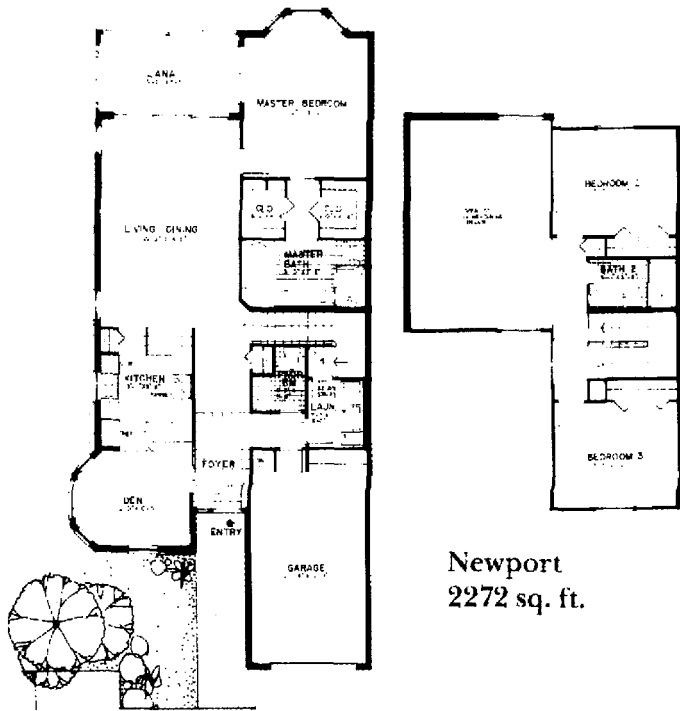

# BEL AIRE

LIVING AREA	1450
LANAI	169
TOTAL LIVING AREA	1619
COVERED PARKING	200
TOTAL AREA	1819 S.F.

ALL DIMENSIONS ARE APPROXIMATE

**Bel Aire**  
1819 sq. ft.

**Bordeaux**  
2047 sq. ft.

**Newport**  
2272 sq. ft.