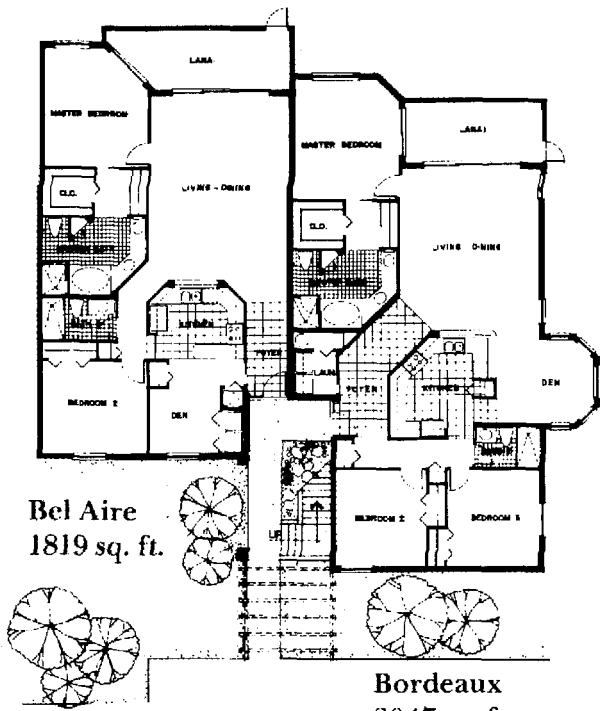

# BEL AIRE

LIVING AREA	1450
LANAI	169
TOTAL LIVING AREA	1619
COVERED PARKING	200
TOTAL AREA	1819 S.F.

ALL DIMENSIONS ARE APPROXIMATE

**Bel Aire**  
1819 sq. ft.

**Bordeaux**  
2047 sq. ft.

**Newport**  
2272 sq. ft.