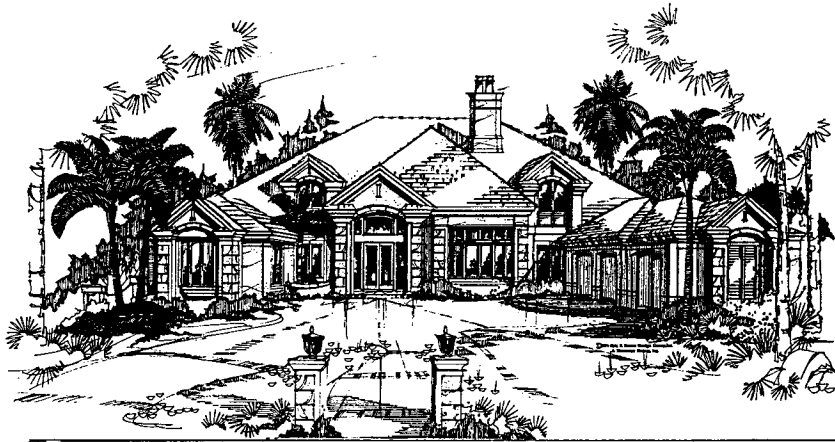

# SHOWCASE HOMES OF SOUTHWEST FLORIDA

1319 LITTLE BLUE HERON COURT, SITE 25

3 BEDROOM, 3 BATH PLUS POWDER ROOM  
 7,422 SQUARE FEET TOTAL AREA  
 4,575 SQUARE FEET LIVING AREA

*The total Florida lifestyle experience is captured in the custom estate home offered by Showcase Homes. Zero corner disappearing sliding glass doors and extensive use of wall glass allow the tropical outdoors to come in for gracious living and entertainment.*

*The entire left wing of the home is dedicated to the owners. A landscaped garden area, master suite with separate owners' retreat, spacious bath and private library all reflect design creativity and elegance. The extensive covered veranda encompasses 1,830 square feet of useable outdoor living and entertainment area. The veranda configuration incorporates a multi-level deck, waterfalls and concrete lily pad walkways to the pool and spa with outdoor cooking area.*

*Showcase Homes, a family-owned company headed by Rick Hagerstrom and Chris Wilson, boasts more than 30 years of building experience. Each custom Showcase Home is personally supervised by one of the principals, who work personally with each homeowner to ensure exacting attention to detail and quality.*