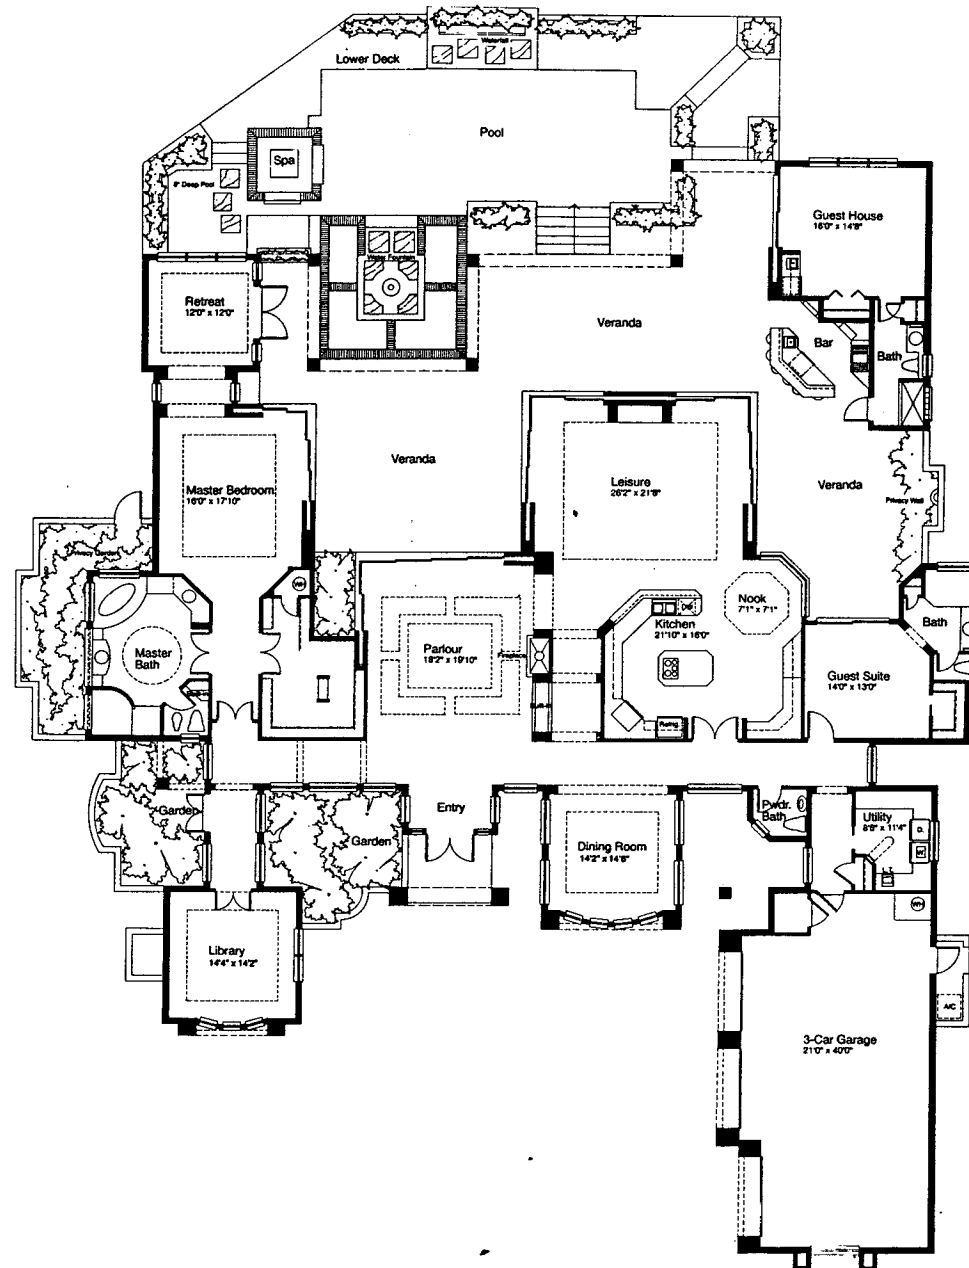

All renderings and floorplans are conceptual and for illustrative purposes only, and are subject to change without notice. Please refer to each homebuilder for complete home plans and construction specifications.